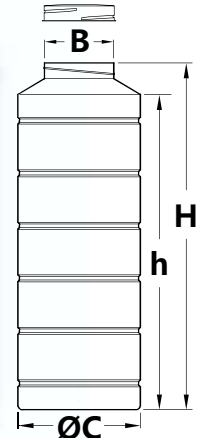

TIS 1379-2551

CEN100C

CON100C

CEN650E

Part Number	Capacity (Litre)	Tank					Lid		Approx. Total Weight (kg)
		Approx. Dimension (mm)					Part Number	Thk.	
		B	C	H	h	Thk.			
CEN100C-M6X6	100	150	380	1,045	975	CT0150B-HX29	2.0	3.5	
CEN100C-M117								4.0	
CEN100C-M119								5.5	
CEN100C-M122								7.5	
CON100C-M6X3	100	150	380	995	965	CN0350B-M1X6	2.0	3.5	
CON100C-M6X9								4.0	
CON100C-M8X9								5.5	
CON100C-M122								7.0	
CEN650E-M132	650	395	700	1,980	1,800	4.5	CT0395a-M1X8	3.0	21.70

TIS 1379-2551

CEN1K0C

CEN2K0C

Part Number	Capacity (Litre)	Tank					Lid		Approx. Total Weight (kg)
		Approx. Dimension (mm)					Part Number	Thk.	
		B	C	H	h	Thk.			
CEN1K0C-M141	1,000	395	800	2,180	2,000	5.0	CT0150B-HX29	3.0	30.70
CEN2K0C-M169	2,000	395	1,160	2,210	1,915	CT0395A-M1X8	3.0	6	
CEN2K0C-M181								7	
CEN2K0C-M191								8	
CEN2K0C-M107								10	