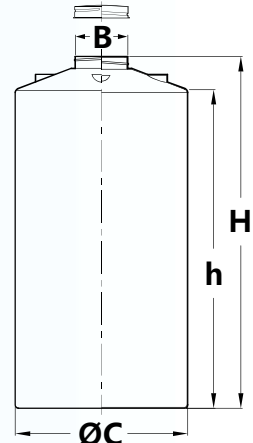

TIS 1379-2551

CEN100C

CON100C

CEN650E

Part Number	Capacity (Litre)	Tank					Lid		Approx. Total Weight (kg)
		Approx. Dimension (mm)					Part Number	Thk.	
		B	C	H	h	Thk.			
CEN100C-M6X6	100	150	380	1,045	975	CT0150B-HX29	2.0	3.5	
CEN100C-M117								4.0	
CEN100C-M119								5.5	
CEN100C-M122								7.5	
CON100C-M6X3	100	150	380	995	965	CN0350B-M1X6	2.0	3.5	
CON100C-M6X9								4.0	
CON100C-M8X9								5.5	
CON100C-M122								7.0	
CEN650E-M132	650	395	700	1,980	1,800	4.5	CT0395a-M1X8	3.0	21.70

TIS 1379-2551

CEN1K0C

CEN2K0C

Part Number	Capacity (Litre)	Tank					Lid		Approx. Total Weight (kg)
		Approx. Dimension (mm)					Part Number	Thk.	
		B	C	H	h	Thk.			
CEN1K0C-M141	1,000	395	800	2,180	2,000	5.0	CT0150B-HX29	3.0	30.70
CEN2K0C-M169	2,000	395	1,160	2,210	1,915	CT0395A-M1X8	3.0	6	
CEN2K0C-M181								7	
CEN2K0C-M191								8	
CEN2K0C-M107								10	