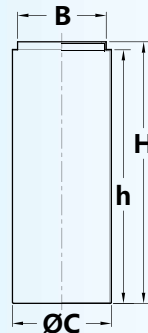

TIS 1379-2551

CEN100C

CON100C

CEN650E

Part Number	Capacity (Litre)	Tank					Lid		Approx. Total Weight (kg)
		Approx. Dimension (mm)					Part Number	Thk.	
		B	C	H	h	Thk.			
CEN100C-M6X6	100	150	380	1,045	975	CT0150B-HX29	2.0	3.5	
CEN100C-M117								4.0	
CEN100C-M119								5.5	
CEN100C-M122								7.5	
CON100C-M6X3	100	150	380	995	965	CN0350B-M1X6	2.0	3.5	
CON100C-M6X9								4.0	
CON100C-M8X9								5.5	
CON100C-M122								7.0	
CEN650E-M132	650	395	700	1,980	1,800	4.5	CT0395a-M1X8	3.0	21.70

TIS 1379-2551

CEN1K0C

CEN2K0C

Part Number	Capacity (Litre)	Tank					Lid		Approx. Total Weight (kg)
		Approx. Dimension (mm)					Part Number	Thk.	
		B	C	H	h	Thk.			
CEN1K0C-M141	1,000	395	800	2,180	2,000	5.0	CT0150B-HX29	3.0	30.70
CEN2K0C-M169	2,000	395	1,160	2,210	1,915	CT0395A-M1X8	3.0	6	
CEN2K0C-M181								7	
CEN2K0C-M191								8	
CEN2K0C-M107								10	