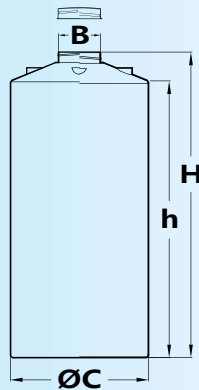

TIS 1379-2551

CEN100C

CON100C

CEN650E

Part Number	Capacity (Litre)	Tank					Lid		Approx. Total Weight (kg)
		Approx. Dimension (mm)					Part Number	Thk.	
		B	C	H	h	Thk.			
CEN100C-M6X6	100	150	380	1,045	975	CT0150B-HX29	2.0	3.5	
CEN100C-M117								4.0	
CEN100C-M119								5.5	
CEN100C-M122								7.5	
CON100C-M6X3	100	150	380	995	965	CN0350B-M1X6	2.0	3.5	
CON100C-M6X9								4.0	
CON100C-M8X9								5.5	
CON100C-M122								7.0	
CEN650E-M132	650	395	700	1,980	1,800	4.5	CT0395a-M1X8	3.0	21.70

TIS 1379-2551

CEN1K0C

CEN2K0C

Part Number	Capacity (Litre)	Tank					Lid		Approx. Total Weight (kg)
		Approx. Dimension (mm)					Part Number	Thk.	
		B	C	H	h	Thk.			
CEN1K0C-M141	1,000	395	800	2,180	2,000	5.0	CT0150B-HX29	3.0	30.70
CEN2K0C-M169	2,000	395	1,160	2,210	1,915	CT0395A-M1X8	3.0	6	
CEN2K0C-M181								7	
CEN2K0C-M191								8	
CEN2K0C-M107								10	